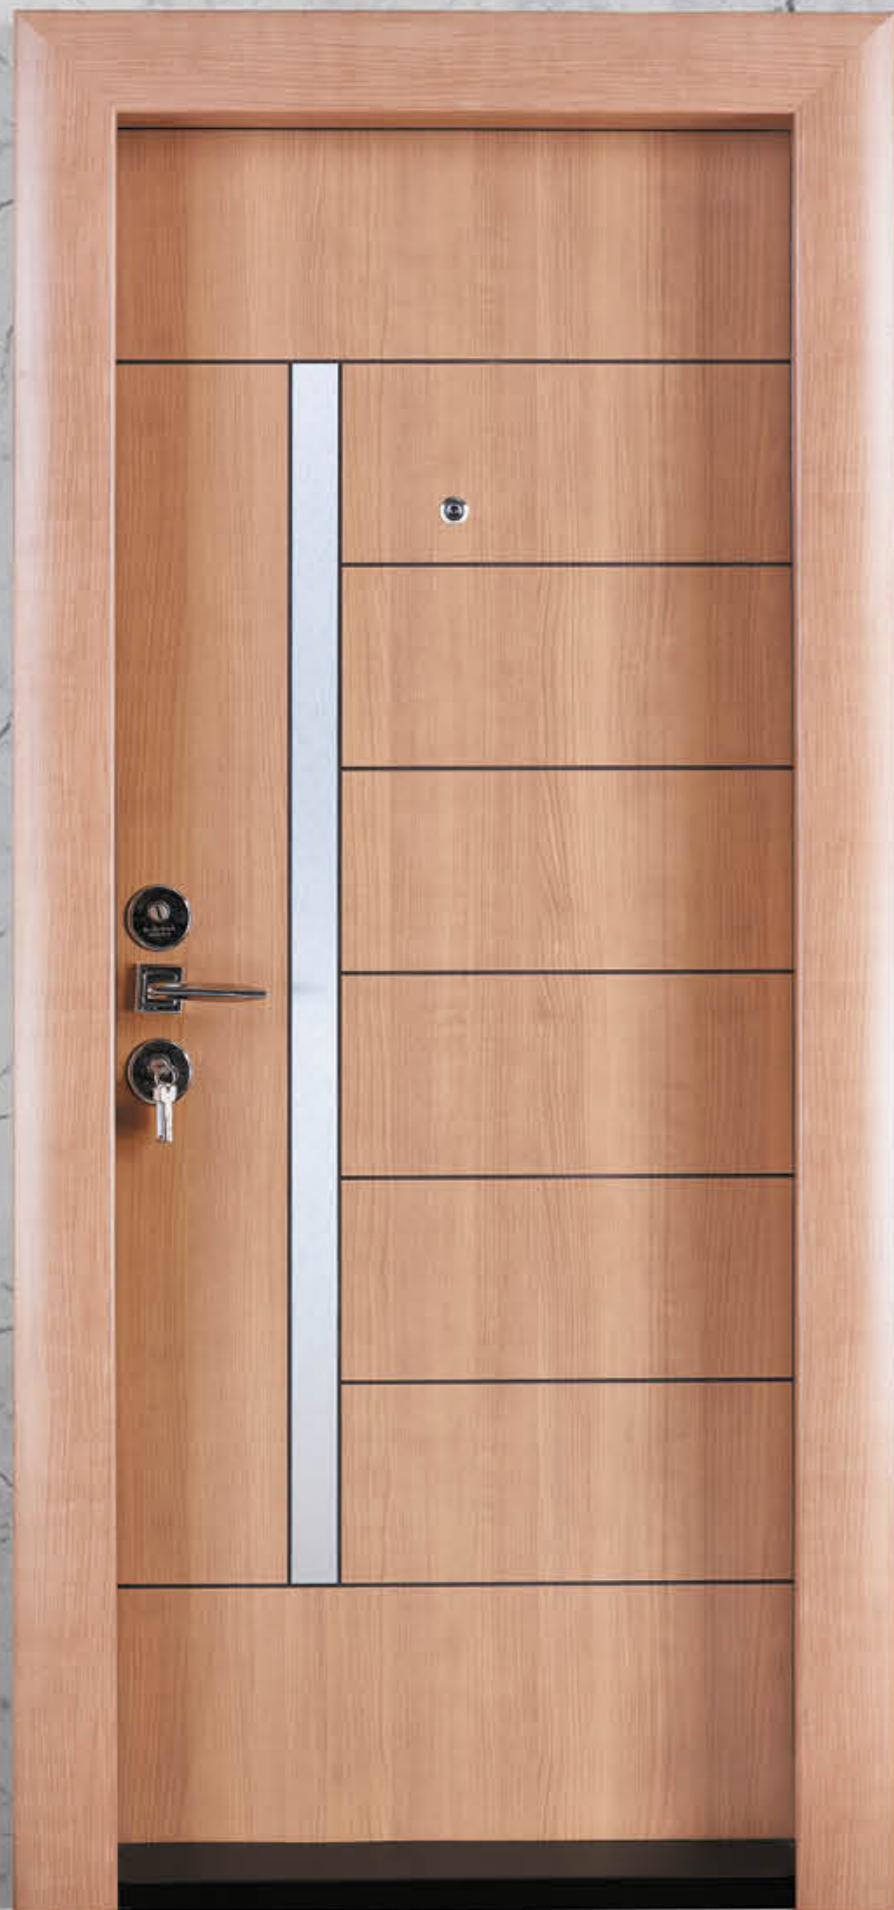

5

ELT P-1045
GALAXY NUC
broasca