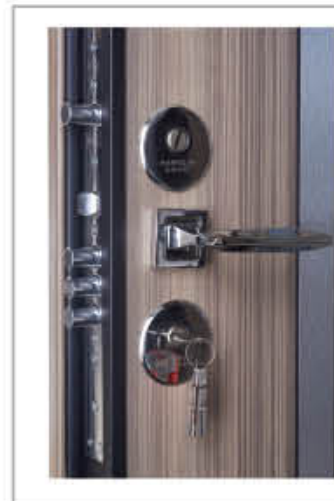

ELITE PLUS SERIES