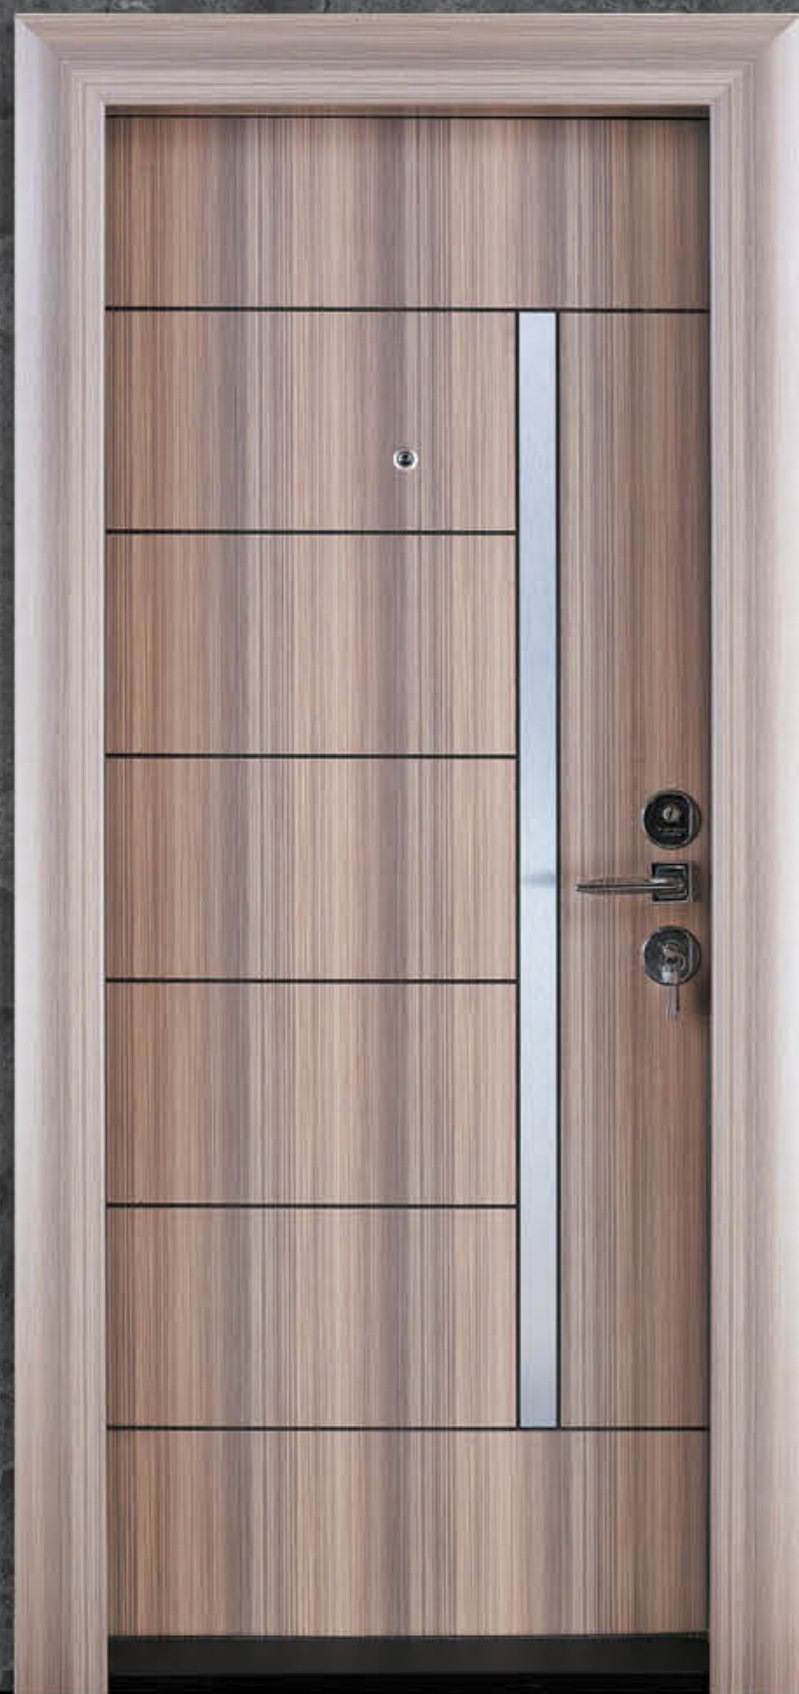

ELT P-1020
MARO STONE